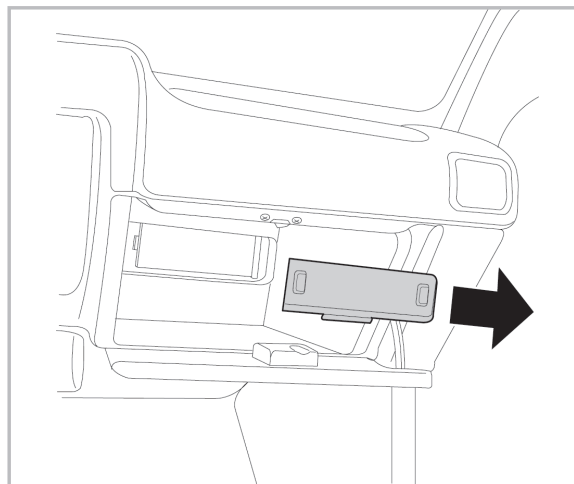

COMFORT

particle filter

715535

FH143

PA

WANT TO KNOW MORE?

www.valeo-techassist.com

FOR
CHEVROLET/ AVEO/KALOS (04/05 >)