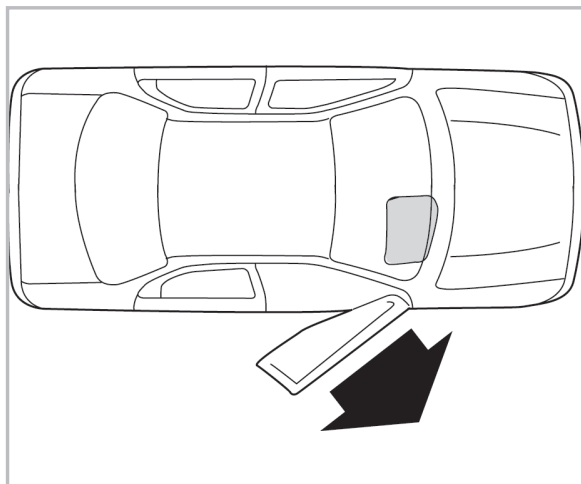

COMFORT

particle filter

715535

FH143

PA

WANT TO KNOW MORE?

www.valeo-techassist.com

FOR
CHEVROLET/ AVEO/KALOS (04/05 >)