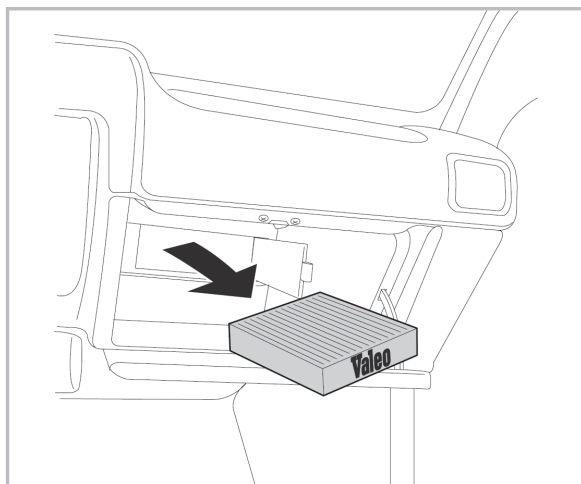

COMFORT

particle filter

715535

FH143

PA

WANT TO KNOW MORE?

www.valeo-techassist.com

FOR
CHEVROLET/ AVEO/KALOS (04/05 >)