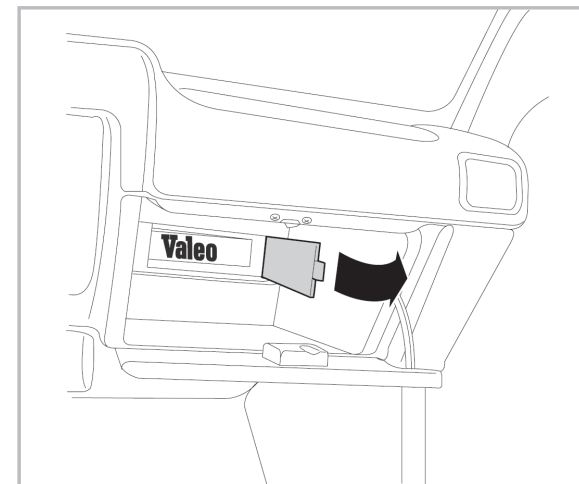

COMFORT

particle filter

715535

FH143

PA

WANT TO KNOW MORE?

www.valeo-techassist.com

FOR
CHEVROLET/ AVEO/KALOS (04/05 >)