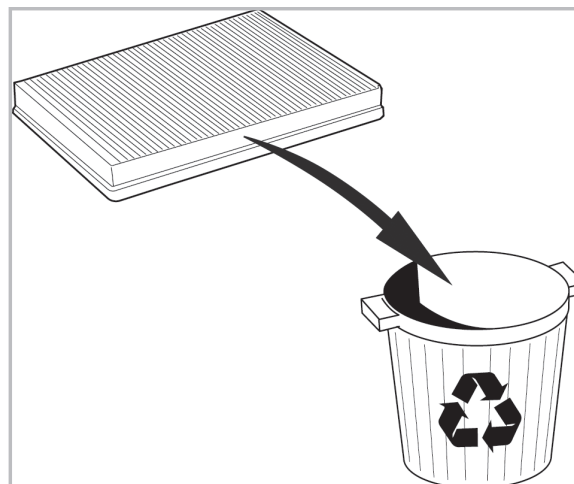

COMFORT

particle filter

715535

FH143

PA

WANT TO KNOW MORE?

www.valeo-techassist.com

FOR
CHEVROLET/ AVEO/KALOS (04/05 >)